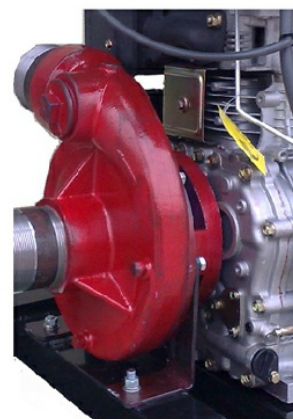

a name you can trust

Generators - Pressure washers - Pumps - Plate compactors - Engines

www.villiersAustralia.com.au

Diesel pumps - high pressure high volume

Long range fuel tank, 4 hour running. Keyless ignition with electric start recoil backup.

This is driven by a 10hp electric start Villiers diesel engine. Fire pumps are sold in roll frames as standard.

Also used in homes and factories in remote areas to provide water supply to fire sprinkler systems.

FEATURES

- pressure die cast aluminium
- pump body
- cast iron volute diffuser
- cast iron discharge caps
- simply-charged, self-priming design
- the 200B pumps have a solid one piece aluminium impeller

all Villiers engines have a 2 year warranty

F460FDE/VPHP200B

F460FDE/VPHP80RC

F460FDE/HPTI TWN IMPELLER

High pressure high volume pump Specifications

Model	F460FDE/PPHP200B	F460FDE/VPHP80RC	F460FDE/HPTI
Suction	2 inch	3 inch	1.5 inch
Discharge	2 inch	3 inch	1.5 inch x 1 inch x 1 inch
Max head	50 m	70 m	90 m
PSI	70	95	105
Engine	Villiers 12hp Diesel with electric/recoil start.	Villiers 12hp Diesel with electric/recoil start.	Villiers 12hp Diesel with electric/recoil start.
Fuel tank	12.5 L long range fuel tank	12.5 L long range fuel tank	12.5 L long range fuel tank
Type	single cylinder, 4 stroke air cooled, direct injection diesel	single cylinder, 4 stroke air cooled, direct injection diesel	single cylinder, 4 stroke air cooled, direct injection diesel
Speed	3600 RPM	3600 RPM	3600 RPM
Continuous output	10 hp	10 hp	10 hp
Max output	12 hp	12 hp	12 hp
Fuel consumption	210 g/hp.h	210 g/hp.h	210 g/hp.h
Max capacity	600 L / minute	600 L / minute	500 L / minute